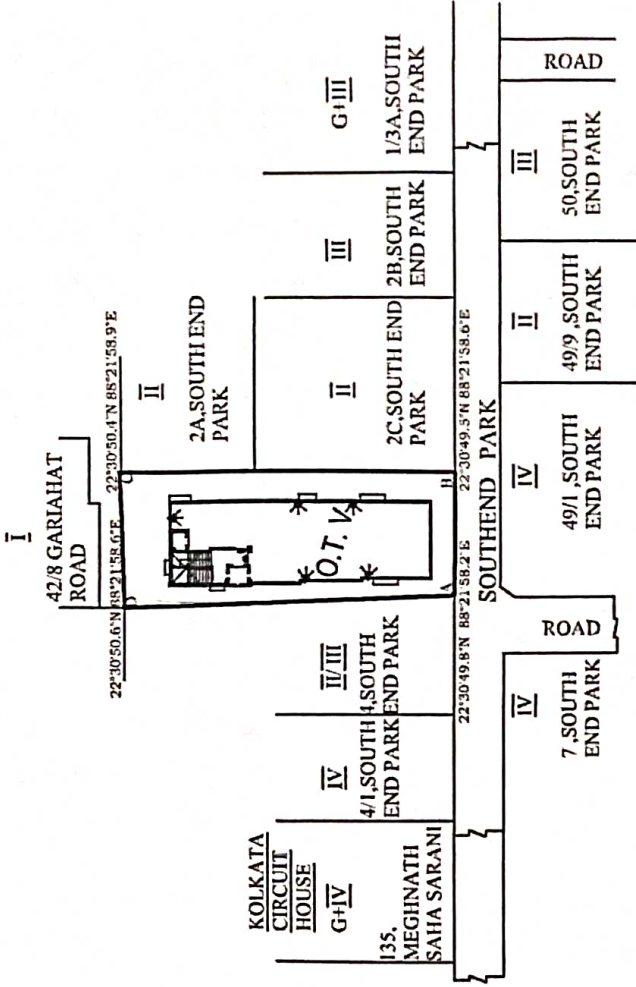

SITE PLAN & LOCATION PLAN OF RESIDENTIAL BUILDING AT- 3, SOUTH END PARK, KOLKATA-700029, WARD NO.-90, BOROUGH - VIII, P.S.- RABINDRA SAROBAR.

SITE PLAN
SCALE-1:600

For Syntetic Projects Pvt. Ltd.

Director

LOCATION PLAN
SCALE-1:4000