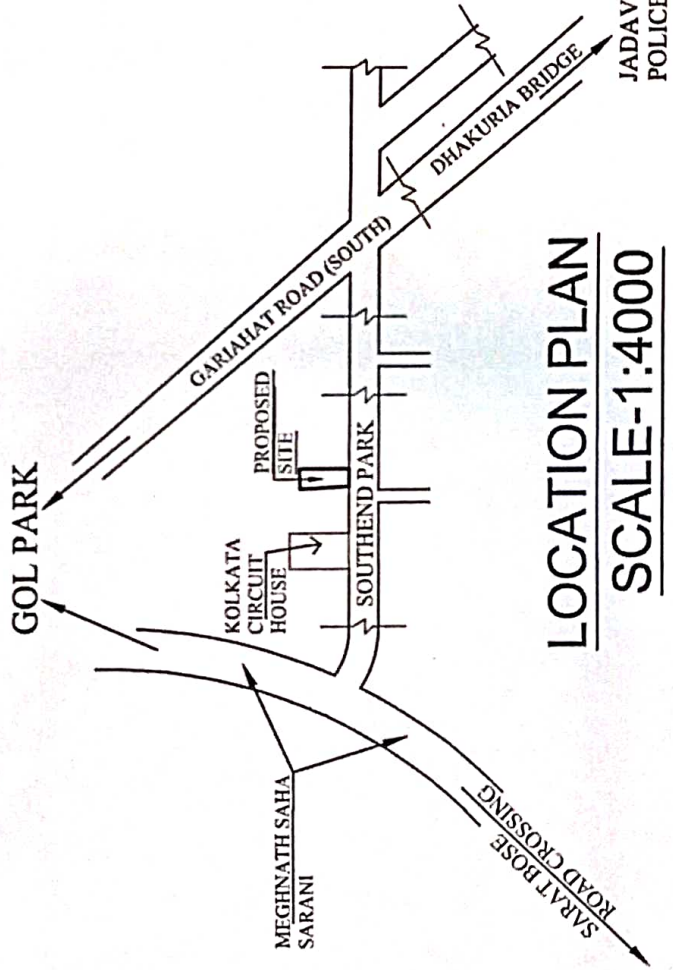

SITE PLAN & LOCATION PLAN OF RESIDENTIAL BUILDING AT- 3, SOUTH END PARK, KOLKATA-700029, WARD NO.-90, BOROUGH - VIII, P.S.- RABINDRA SAROBAR.

SITE PLAN
SCALE-1:600

For Syntetic Projects Pvt. Ltd.

Director

LOCATION PLAN
SCALE-1:4000